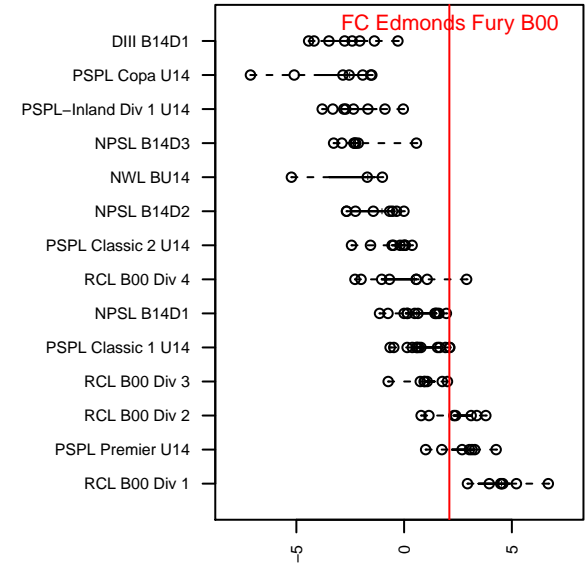

**attack and defense rating
relative to others at age
and all opponents in last 13 months**