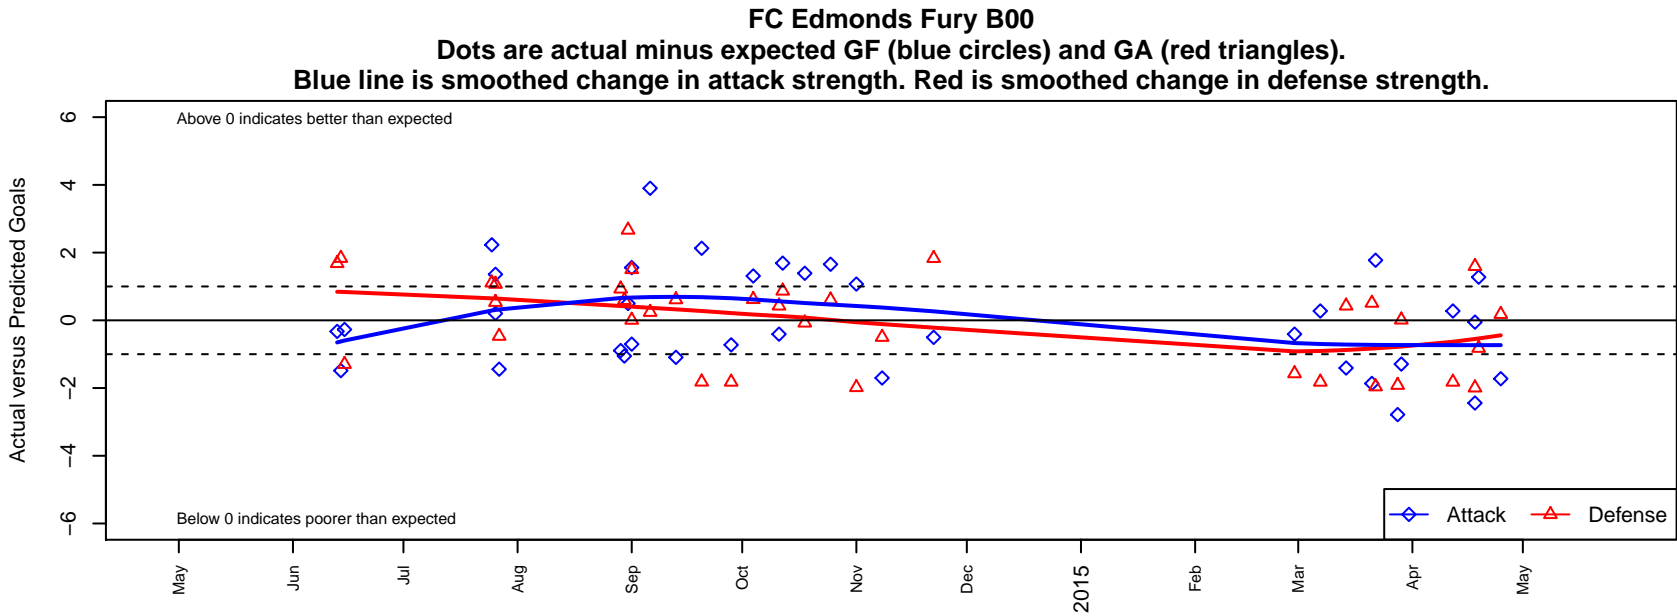

**attack and defense variance (black dot)
relative to other teams
and top 10 in region**

**attack and defense rating
relative to others at age
and all opponents in last 13 months**

FC Edmonds Fury B00

FC Edmonds
Edmonds, WA
B00 total strength=1254
attack=6.24 defense=3.74
fall league = PSPL Classic 1 U14
spr league = Spr PSPL SuperLeague 2 U14

alt names used:
FC Edmonds Fury
FC Edmonds Fury
FC Edmonds Fury
FC Edmonds Fury
FC Edmonds Fury
FC EDMONDS B00 FURY (WA)

Venues played:
2014 Starfire Spring Classic BU14
2014 Sounders FC Cup BU14
2014 Labor Day Cup BU14
2014 PSPL Classic 1 U14
2014 Spr PSPL SuperLeague 2 U14
2014 WA Cup BU14 Gold/Platinum U14